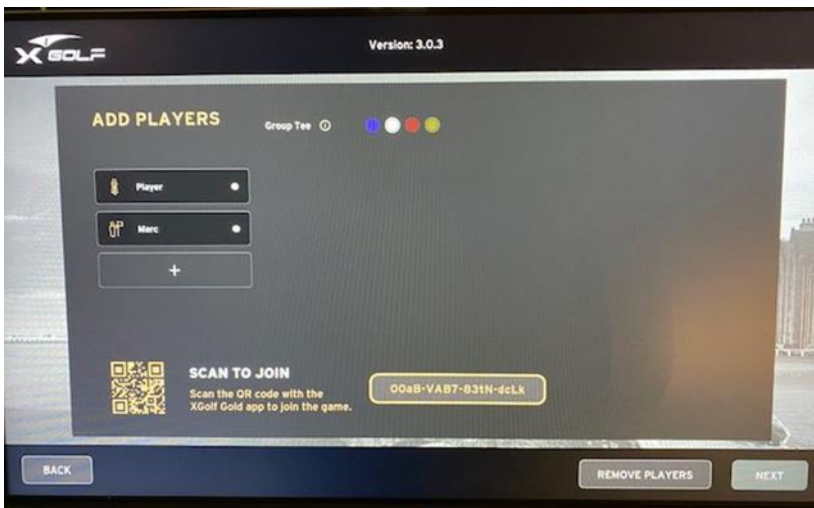

SIMULATOR OPERATION

Press the right small round button to take a mulligan.

The triangle buttons raise or lower the tee height.

The rectangle buttons change the viewing perspective for a shot.

Press one of the large round buttons to tee up the next ball.

Use the touchscreen and keyboard to Add players or scan the QR code using the X-Golf app.

The upper left of the playing view shows which player is up, the par and distance of the hole, the current player score relative to par and the shot that player is currently hitting.