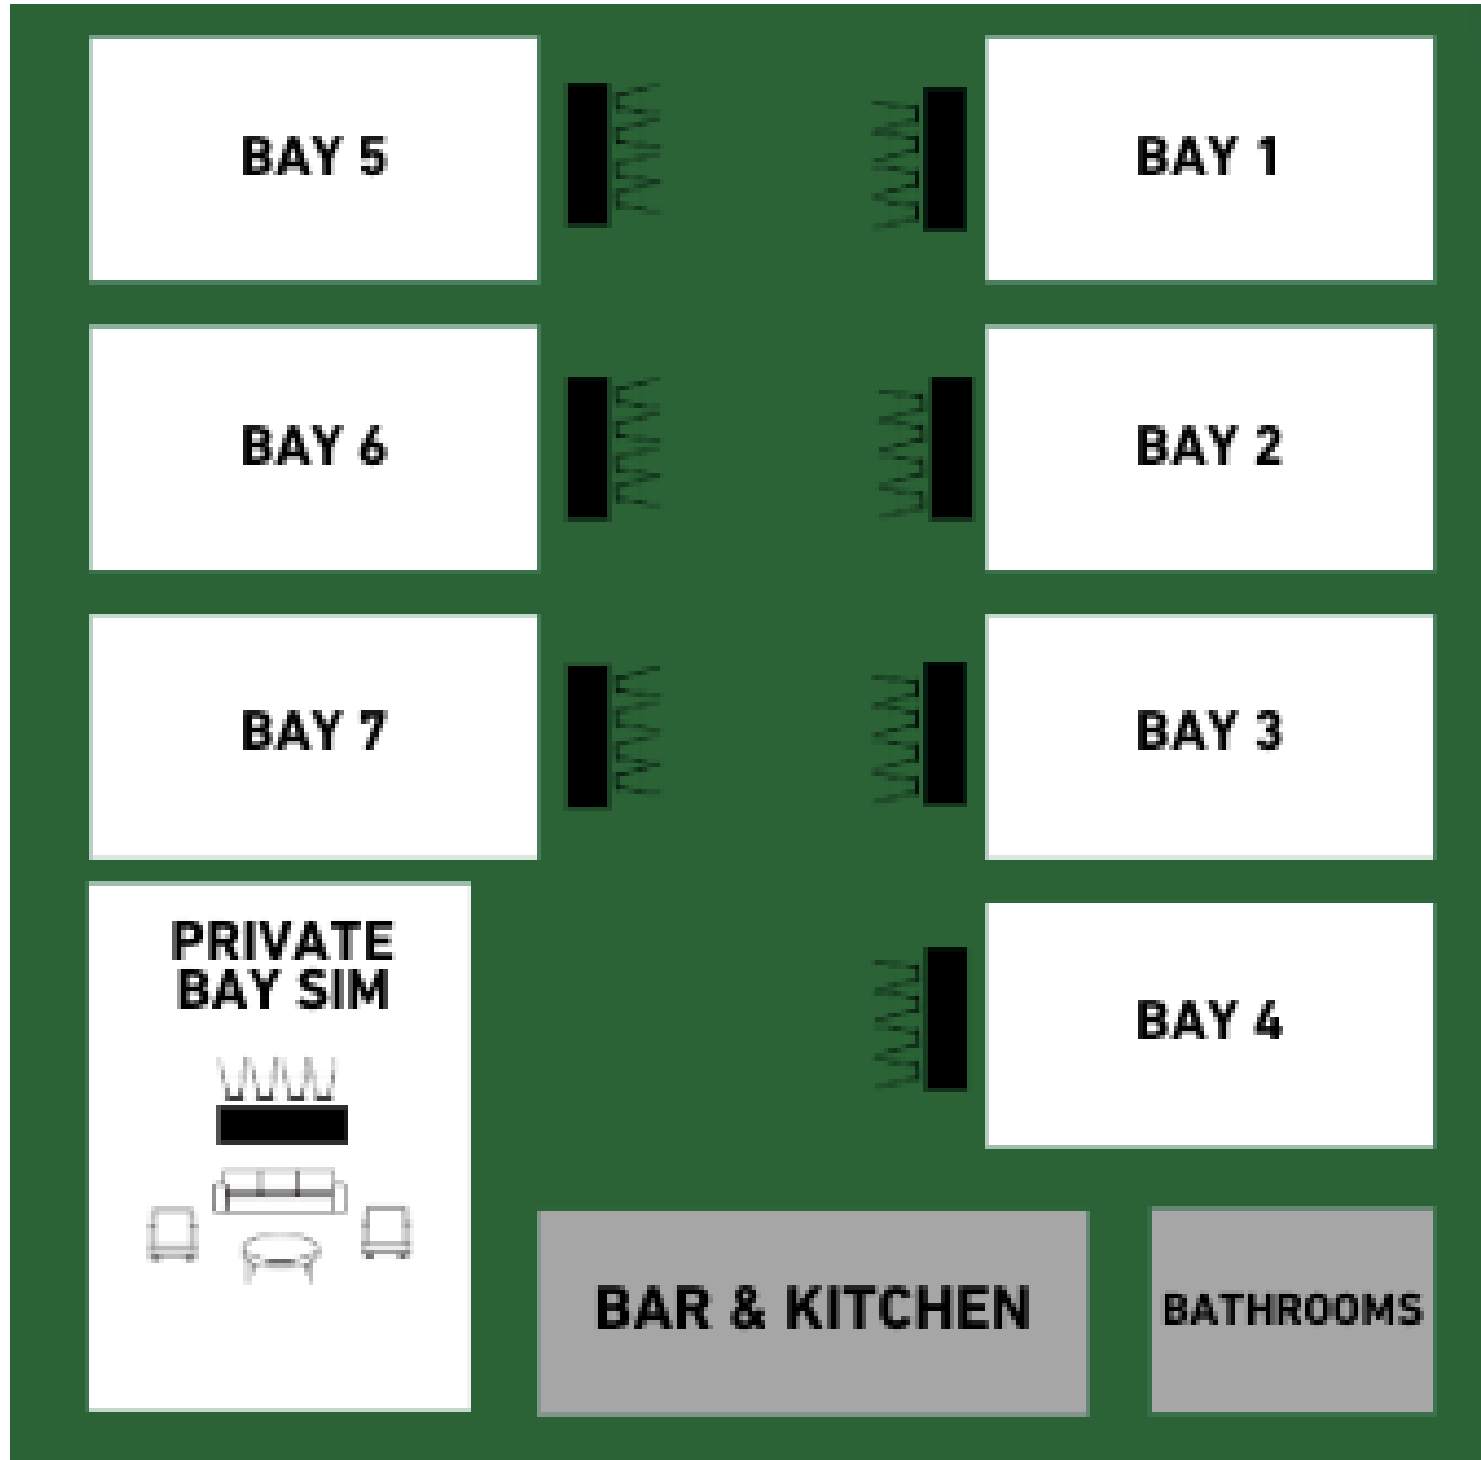

FACILITY LAYOUT