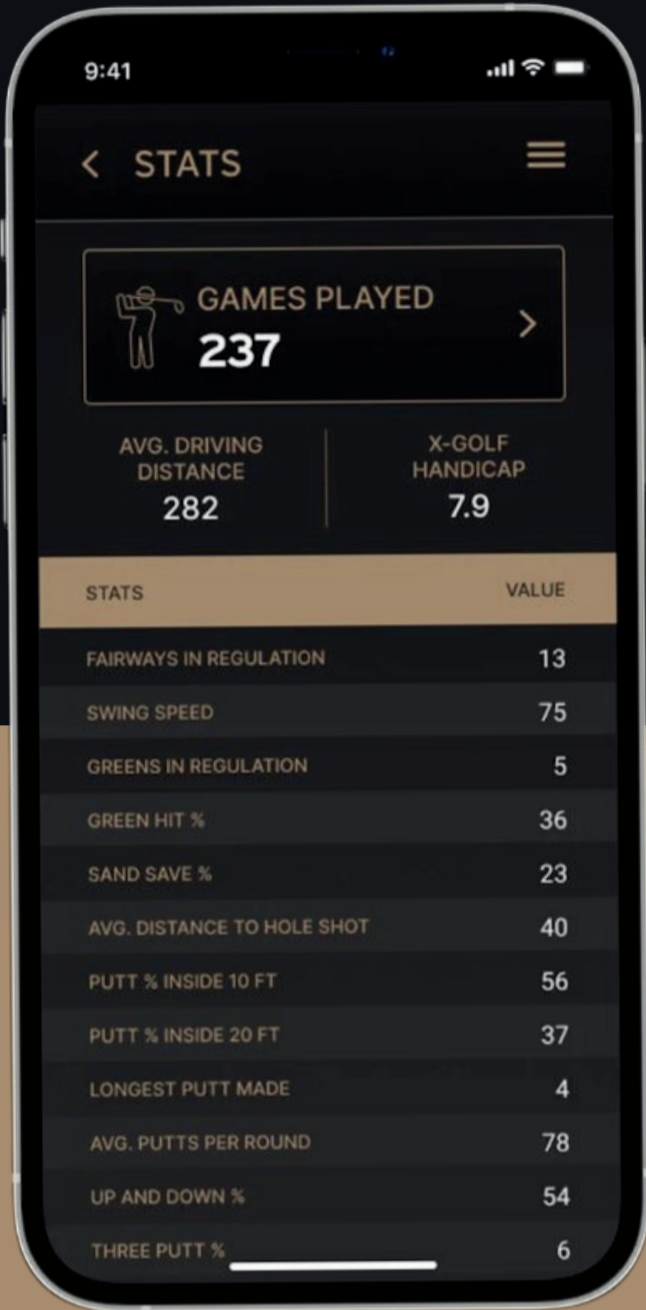

DOWNLOAD THE APP

TRACK YOUR GOLF STATS
TO LEVEL UP YOUR GAME