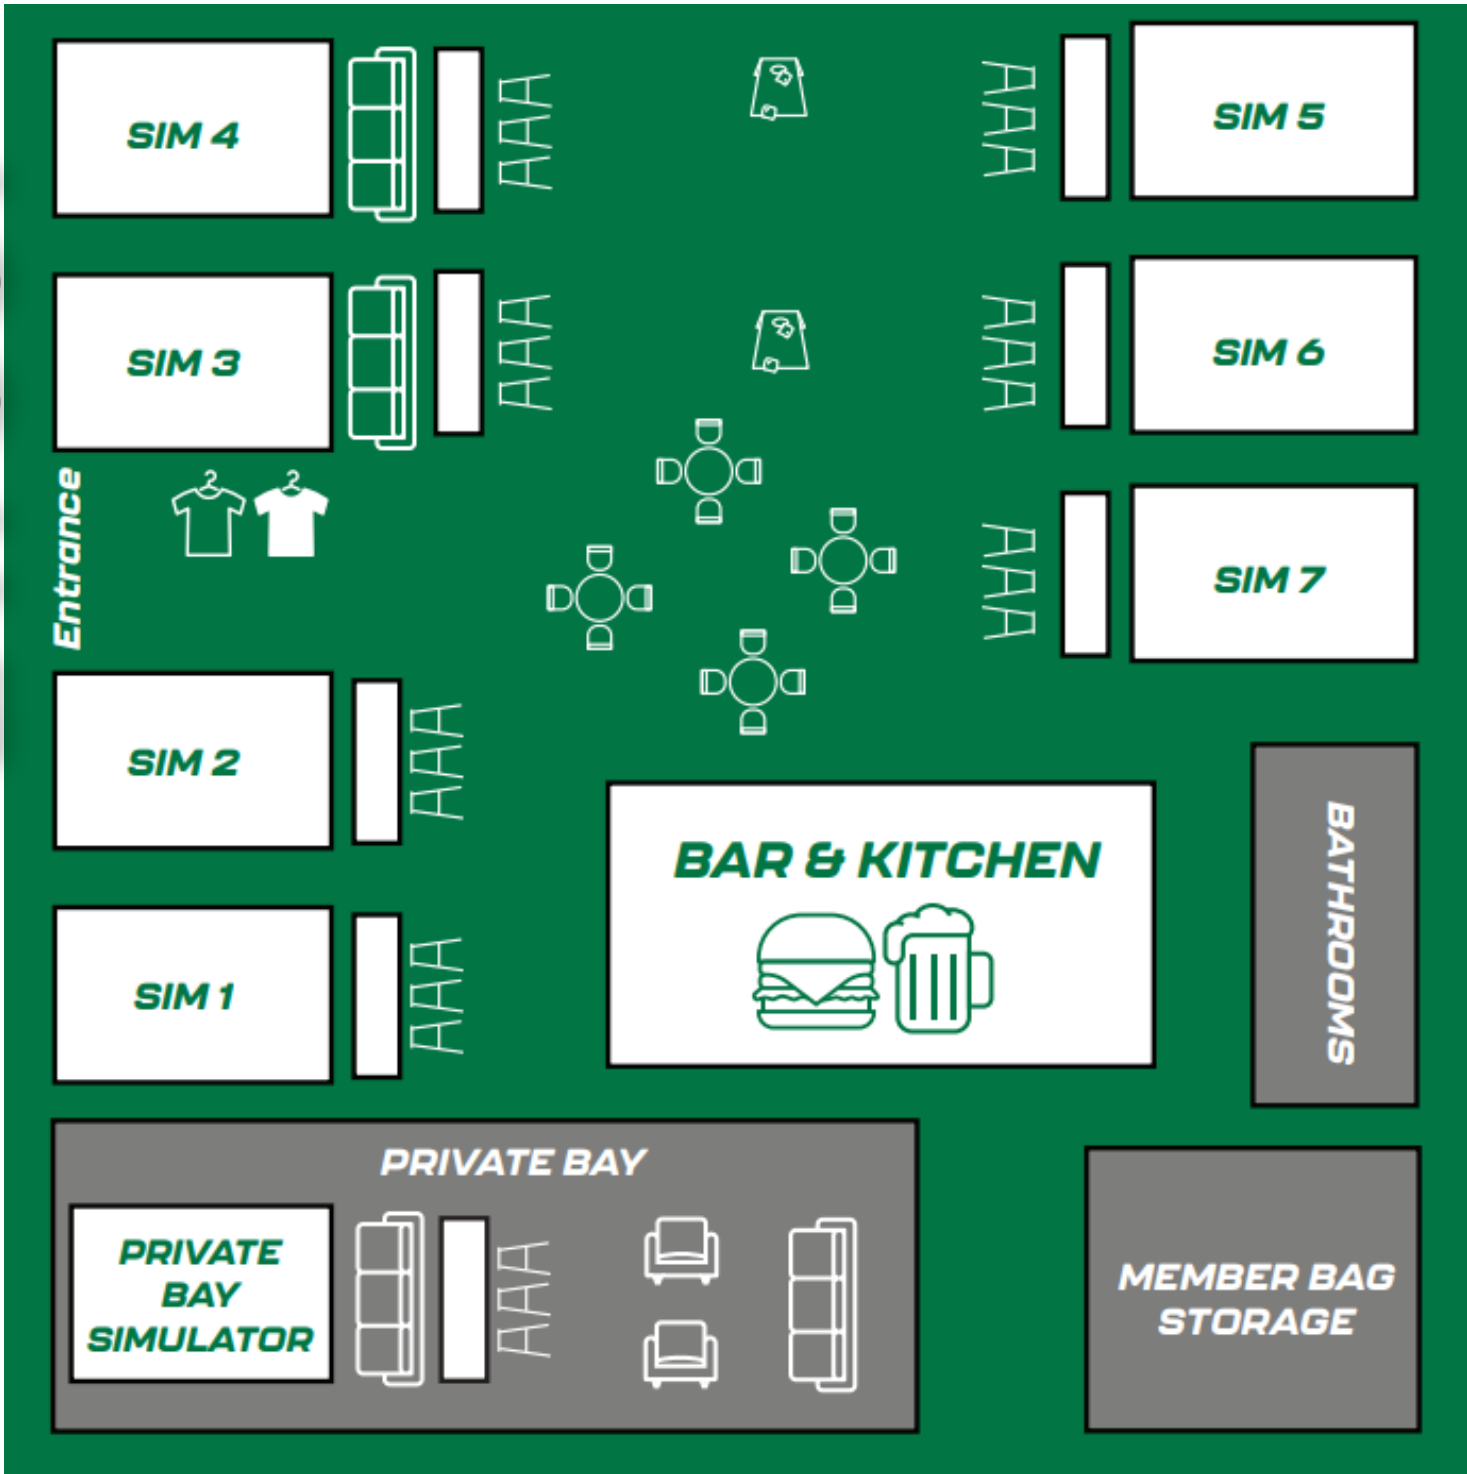

CHOOSE YOUR DRINK PACKAGE

WINE, BEER & SELTZERS

Draft or canned beer & seltzers

CALL LIQUORS

Also includes all beer & wine

PREMIUM LIQUORS

Also includes all beer & wine

TOP SHELF LIQUORS

Also includes all beer & wine

All drink packages include soft drinks

Hosted and cash bars are available upon request.

2 hr/3 hr/4 hr
Ticket

\$22/30/38 PP
\$5

\$30/42/54 PP
\$7

\$34/46/58 PP
\$8

\$38/50/60 PP
\$11

ADD OPTIONAL EXTRAS

Golf club rentals
\$20/set

Order a la carte from our menu

Outside catering from our partners

PGA Instruction
Pricing upon request

FACILITY LAYOUT

READY TO BOOK?

CLICK [HERE](#) OR
SCAN TO BOOK